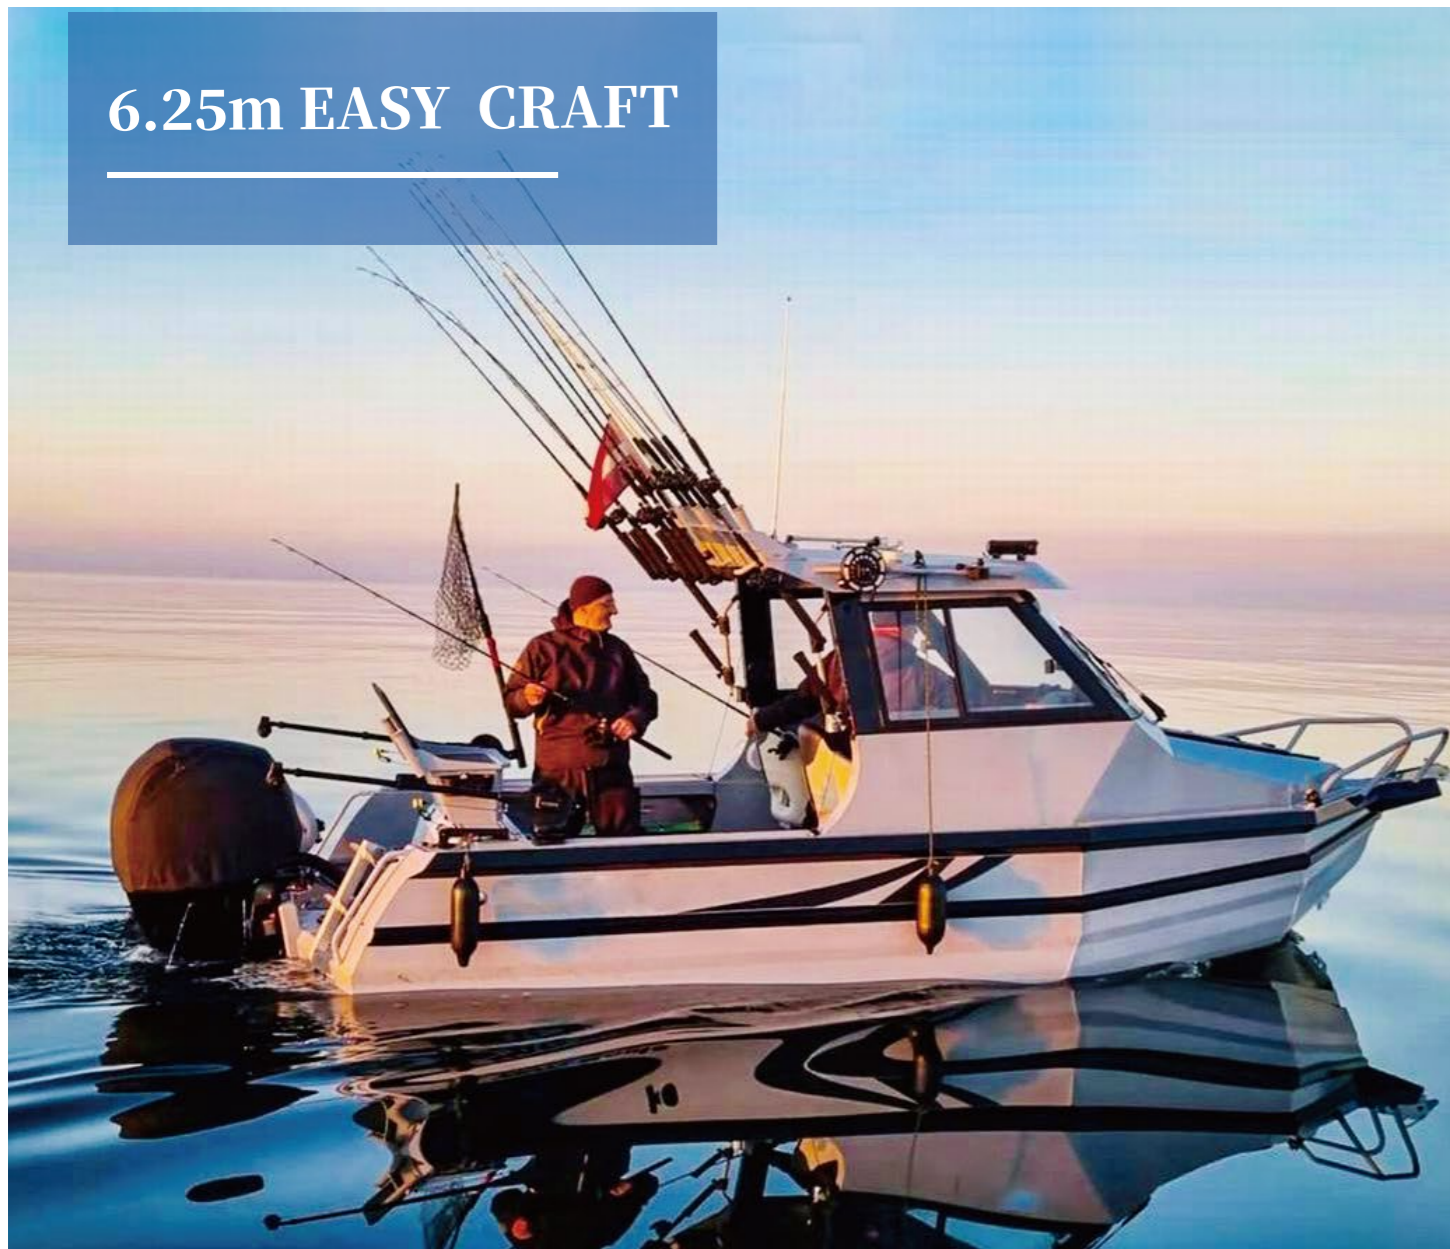

LANDING CRAFT
59-66

PONTOON BOAT
67-74

HOUSE BOATS
75-80

EASY CRAFT

6.25m EASY CRAFT

When others stay in port, Easy craft keep going, which enable exploring the most remote corners of the sea – ensuring that every time you head out, you return with some unforgettable stories to tell. No matter how rough conditions is, whatever your destination may be at any given time, Easy craft make sure you get there. Multi-purpose boat has everything you need to overcome the rough seas. Ready for adventures from dawn till dusk, or dusk till dawn. You choose.

7.5m EASY CRAFT

Extremely strong, durable and stable at rest.
Safe on rough sea.
Full-welded checkerplate deck is easy to clean.
Perfect combination of deep v hull & pontoon hull which ensure the boat has excellent performance on both stability and breaking waves.