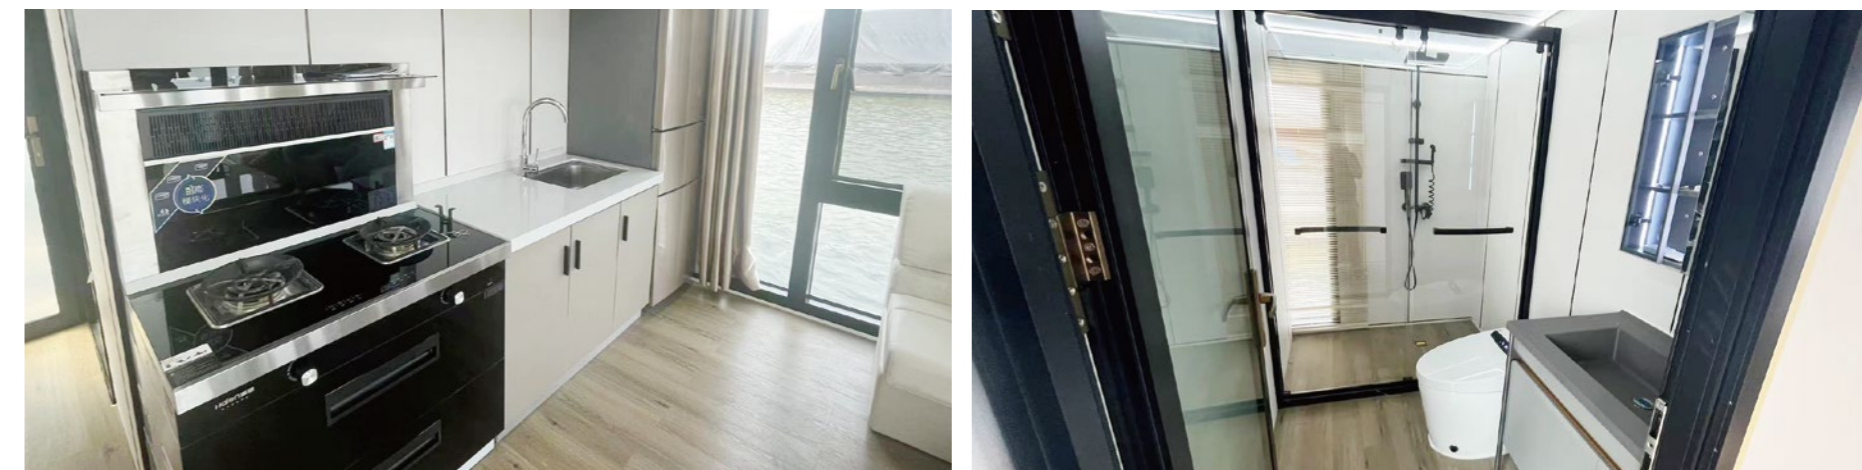

Houseboats provide an easy escape from the world and a simple way of living. Capable of leaving the dock under power, these boats have hulls, engines, fuel tanks, electrical and ventilation systems, navigational equipment, and everything you would expect from a typical seaworthy vessel.

Move away from that annoying neighbor and anchor yourself next to the park.