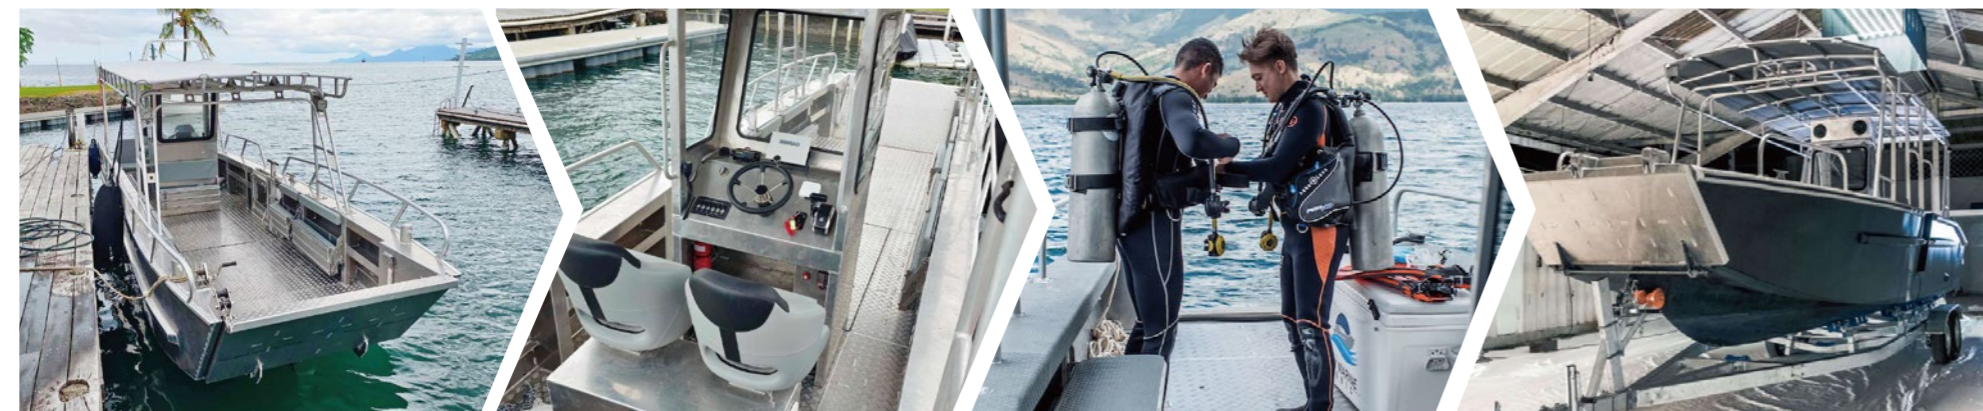

7.9m/9m
LANDING CRAFT