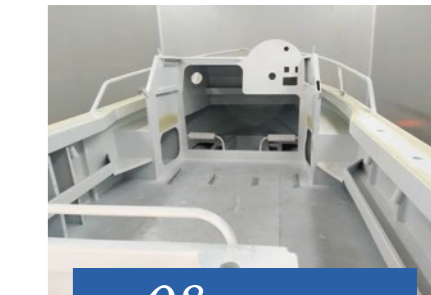

04 Boat hull joint

08 Painting