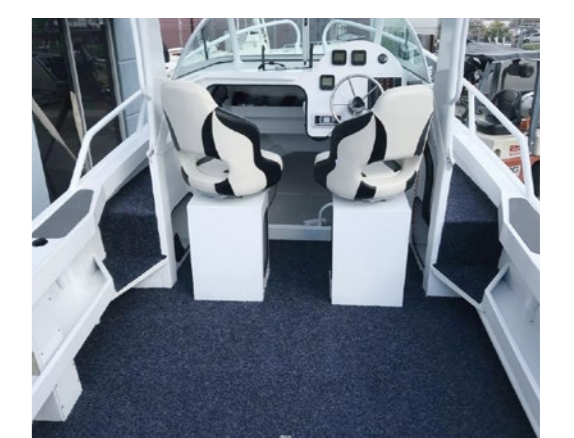

CENTER CABIN BOAT

Center Cabin- 360° Walk Around

The cabin has more space than most force cabin boats yet the side decks are wide enough for you to comfortably fish all around the boat.

Twin Motors setup is perfect for longer trips.