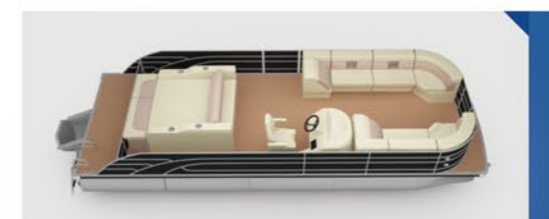

CLASSIC SERIES