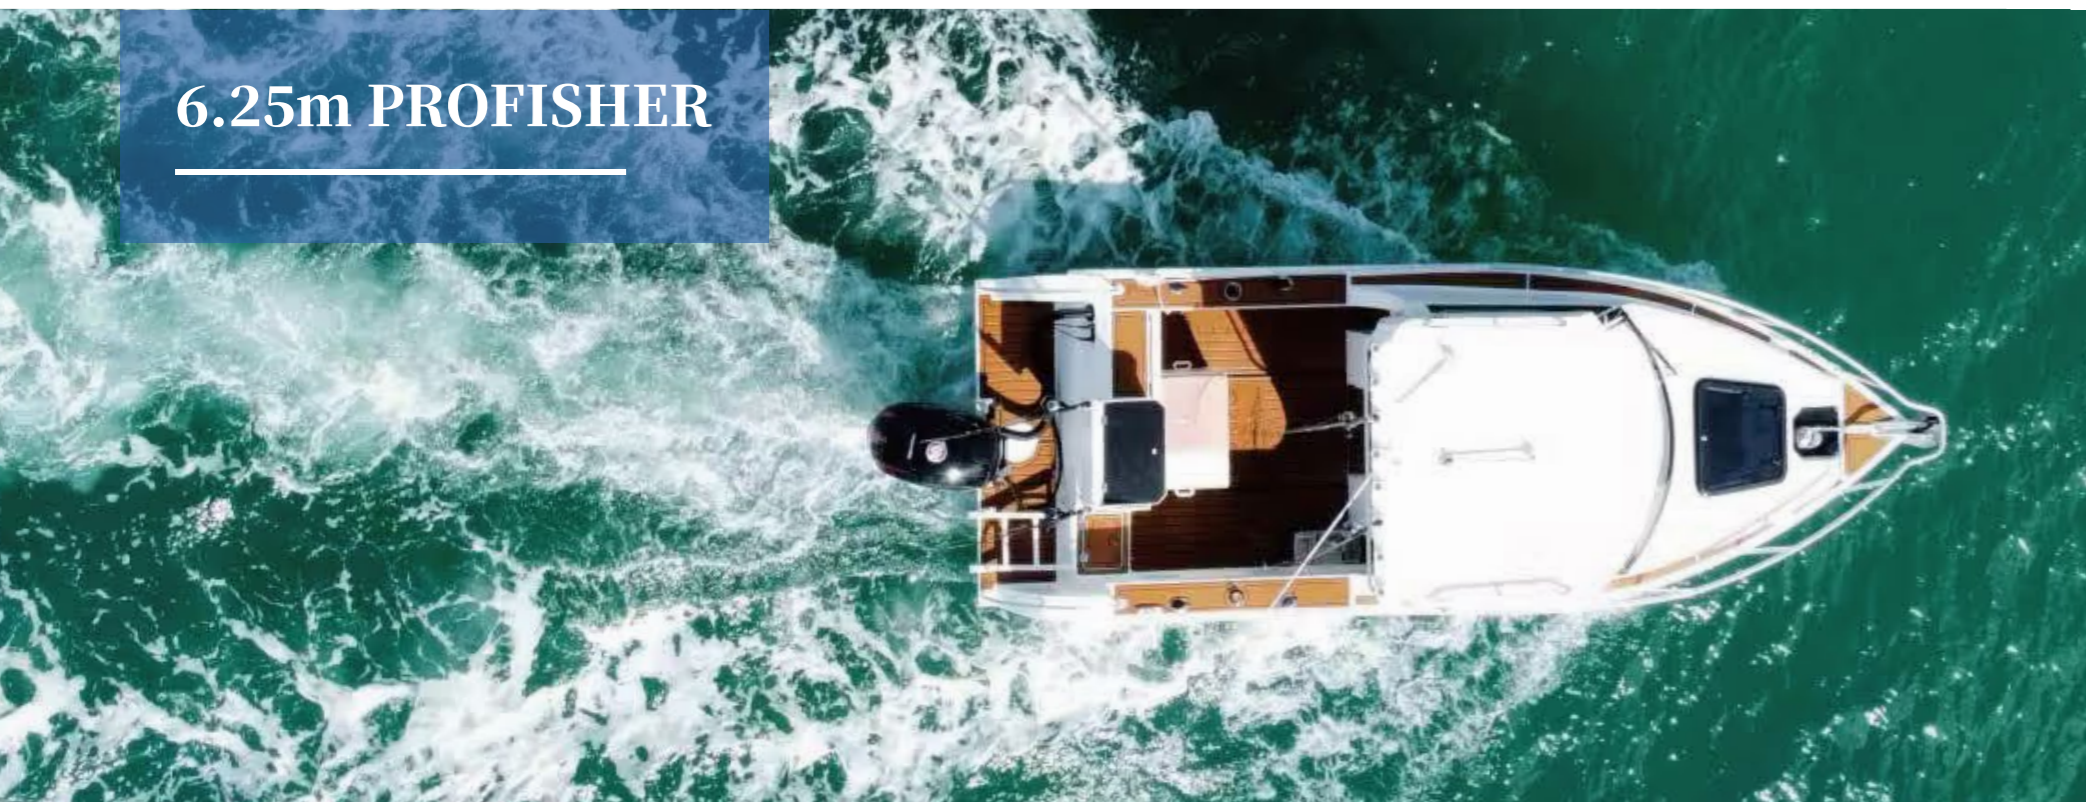

6.25m PROFISHER

Smart and excellent streamline, dynamic exterior. Specially designed hull to make sure you've got a stable and safe boat. Customizable boat make the products 100% suit to your local market.